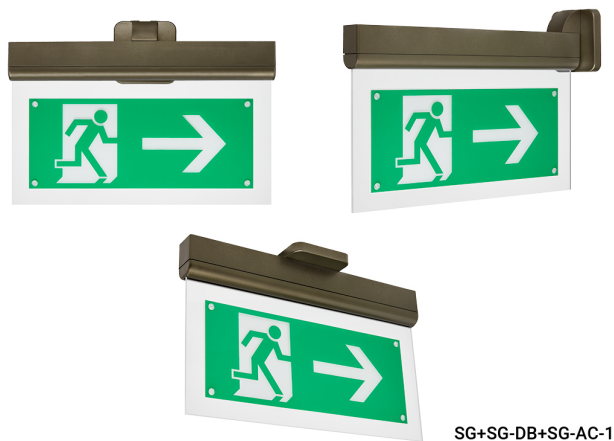

Wall fixation

Accessory
Ref. SG-AC-1

Accessory: Wall fixation Ref SG-AC-1 compatible series equipment
SIGNAL. Built in Self-Extinguishing ABS+PC. Color: Anthracite

SG+SG-DB+SG-AC-1

Dimensions (mm):

Montaje paralelo a pared
Parallel to the wall

Montaje perpendicular a pared
Perpendicular to the wall

Montaje fijación a techo
Ceiling fixation