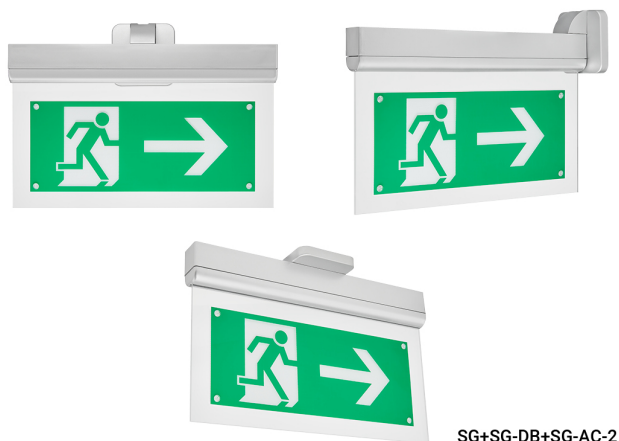

Wall fixation

Accessory
Ref. SG-AC-2

Accessory: Wall fixation Ref SG-AC-2 compatible series equipment
SIGNAL. Built in Self-Extinguishing ABS+PC. Color: Aluminium

Dimensions (mm):

Montaje paralelo a pared
Parallel to the wall

Montaje perpendicular a pared
Perpendicular to the wall

Montaje fijación a techo
Ceiling fixation