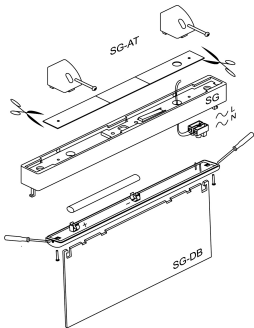

Wall fixation

Accessory
Ref. SG-AT

Accessory: Wall fixation Ref SG-AT compatible series equipment
SIGNAL. Built in Self-Extinguishing ABS+PC. Color: White

SG+SG-DB+SG-AT

Dimensions (mm):

Montaje paralelo a pared
Parallel to the wall

Montaje perpendicular a pared
Perpendicular to the wall