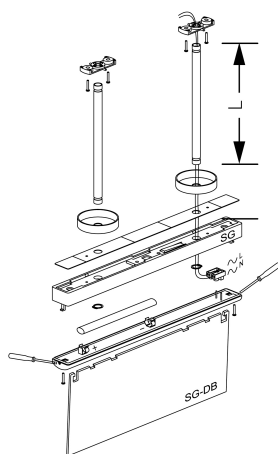

### Suspension Kit

---

Accessory  
Ref. SGKS-C-1

---

Accessory: Suspension Kit Ref SGKS-C-1 compatible series equipment SIGNAL. Built in Self-Extinguishing ABS+PC. Color: Anthracite

Dimensions (mm):

	L (mm)
SGKS-C	100
SGKS-30	300
SGKS-100	1.000