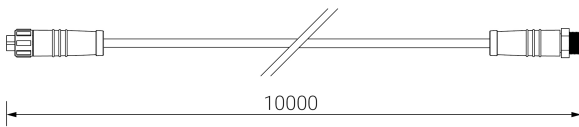

Extension cable

Accessory
Ref. Z-L10

Accessory: Extension cable Ref Z-L10 compatible series equipment ZIP.
Color: Black

Dimensions (mm):

L: 10000 mm