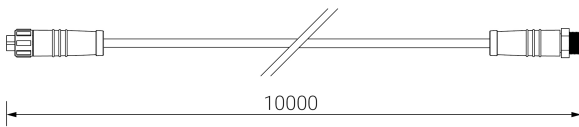

### Extension cable

---

Accessory  
Ref. Z-L10

---

Accessory: Extension cable Ref Z-L10 compatible series equipment ZIP.  
Color: Black

Dimensions (mm):

L: 10000 mm