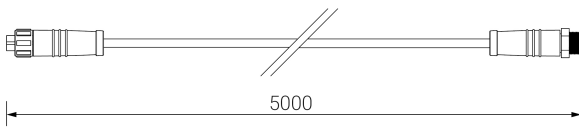

Extension cable

Accessory
Ref. Z-L5

CE

Accessory: Extension cable Ref Z-L5 compatible series equipment ZIP.
Color: Black

Dimensions (mm):

L: 5000 mm