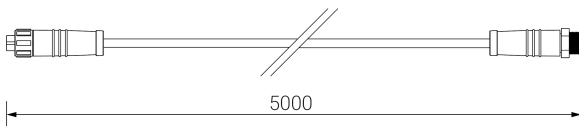

### Extension cable

---

Accessory  
Ref. Z-L5

---

Accessory: Extension cable Ref Z-L5 compatible series equipment ZIP.  
Color: Black

Dimensions (mm):

L: 5000 mm