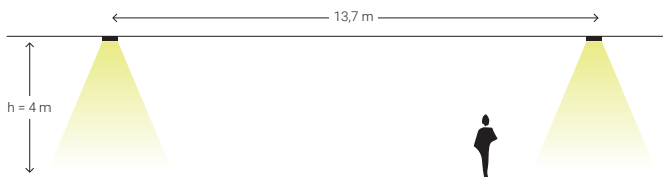

Lighting the way

ZIP delivers outstanding performance of up to 340 lumens without compromising on power or size. This level sets new benchmarks for emergency lighting standards, delivering optimal illumination within a compact design.

Corridors for 330 lm luminaires (*)

Corridor width 2 m
Objective 1 lux

	HEIGHT (m)			
	2,5	3,0	3,5	4,0
⊙ → ⊙	10,4	11,6	12,8	13,7