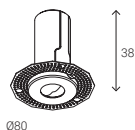

Z-MT

Recession frame