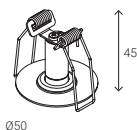

ZIP

Stave ceiling

REF. LUMEN REF. LUMEN

Standard

NON MAINTAINED

NiCd	ZC-100L-N	●	95 lm	1 h	0,3	20
NiCd	ZC-200L-N	●	210 lm	1 h	0,3	20
NiMh	ZC-300L-N	●	330 lm	1 h	0,3	20
NiCd	ZC3-100L-N	●	100 lm	3 h	0,3	20

MAINTAINED / NON MAINTAINED

NiCd	ZCL-100-N	●	95 lm	1 h	0,5	20
NiCd	ZCL-200-N	●	200 lm	1 h	0,5	20
NiCd	ZCL3-100-N	●	100 lm	3 h	0,5	20

Autotest

NON MAINTAINED

NiCd	ZCA-100L-N	●	95 lm	1 h	0,3	20
NiCd	ZCA-200L-N	●	210 lm	1 h	0,3	20
NiMh	ZCA-300L-N	●	340 lm	1 h	0,3	20
NiMh	ZCA3-100L-N	●	100 lm	3 h	0,3	20

MAINTAINED / NON MAINTAINED

NiCd	ZCAL-100-N	●	95 lm	1 h	0,5	20
NiCd	ZCAL-200-N	●	210 lm	1 h	0,5	20
NiCd	ZCAL3-100-N	●	100 lm	3 h	0,5	20
LiFePO4	ZCAL-150Li-N	●	150 lm	1 h	0,5	20
LiFePO4	ZCAL-200Li-N	●	200 lm	1 h	0,5	20
LiFePO4	ZCAL3-200Li-N	●	205 lm	3 h	0,5	20

Intelligent DALI

Compatible with **NormaLINK**

MAINTAINED / NON MAINTAINED

LiFePO4	ZCIDL-150Li-N	●	150 lm	1 h	0,5	20
LiFePO4	ZCIDL-200Li-N	●	200 lm	1 h	0,5	20
LiFePO4	ZCIDL3-200Li-N	●	200 lm	3 h	0,5	20

Central Battery System

MAINTAINED / NON MAINTAINED

REF.			POWER SU.	LUMEN	CONSUMPTION	CURRENT		
C24	ZC-S1L24-N	●	24 Vcc	100 lm	2,0 W	0,083 A	0,2	20
C24i	ZCI-S1L24-N	●	24 Vcc	200 lm	2,0 W	0,083 A	0,2	20

Accessories

Z-ME

Trimless mounted