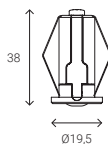

Recessed

Accessory for thin ceiling installation included

Stave ceiling

Diffuser	Transparent	Transparent
Light range	95-340 Lm	95-340 Lm
Autonomy	1/3 h	1/3 h
Operating modes	Non maintained Maintained Maintained / Non maintained	Non maintained Maintained Maintained / Non maintained
Versions	Standard Autotest DALI Intelligent DALI Central Battery System	Standard Autotest DALI Intelligent DALI Central Battery System
Battery	Ni-Cd Ni-MH LiFePO4	Ni-Cd Ni-MH LiFePO4
Power supply	230 Vac / 24Vdc	230 Vac / 24Vdc
Standard	EN 60598-2-22	EN 60598-2-22
Finishes		
	Compatible with 	Compatible with