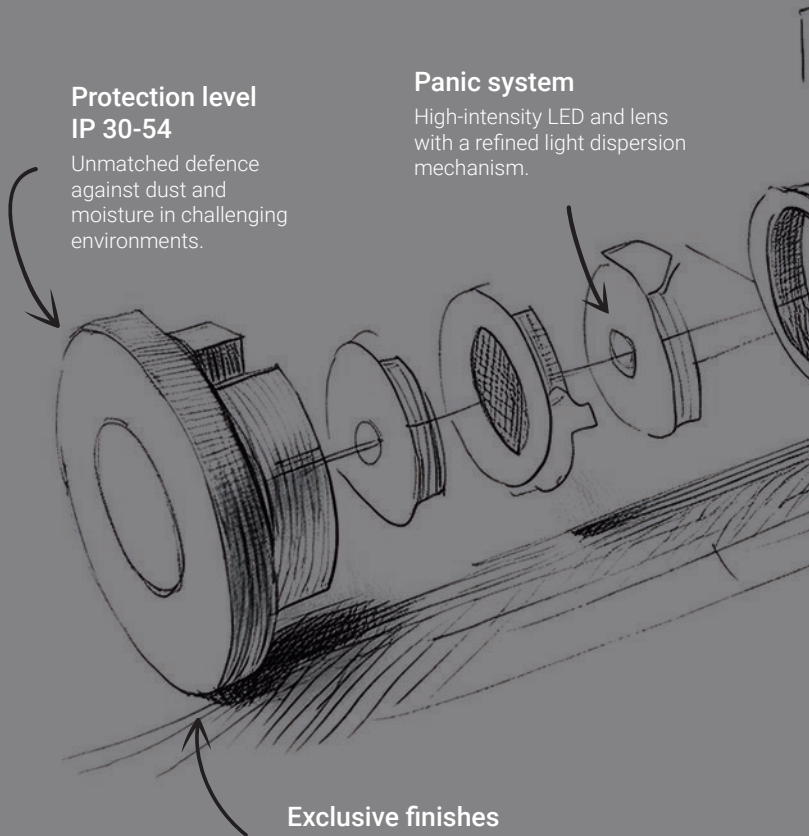

State-of-the-art technology and aesthetics

Protection level IP 30-54

Unmatched defence
against dust and
moisture in challenging
environments.

Panic system

High-intensity LED and lens
with a refined light dispersion
mechanism.

Exclusive finishes

Aesthetic tailored to architectural
design needs with a wide range of
natural colors.