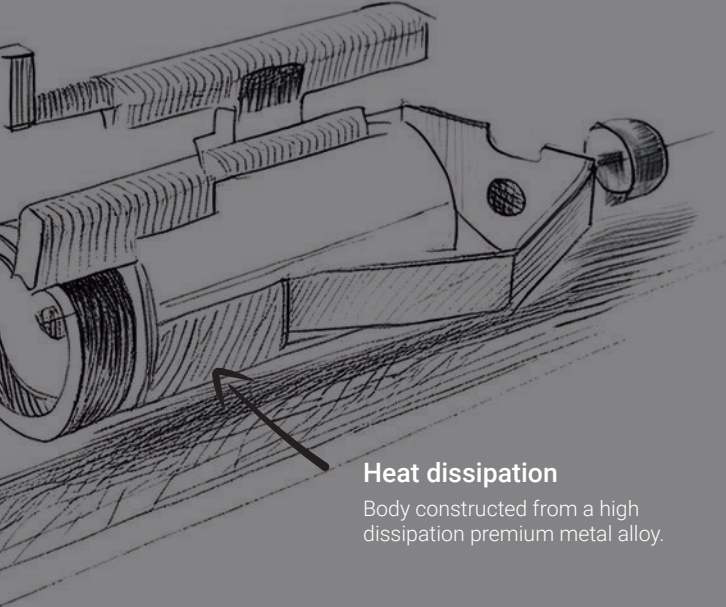

L80B10/145.000 hours

Maximum lifespan due to the design of its electronics and the use of advanced materials.

Heat dissipation

Body constructed from a high dissipation premium metal alloy.

The development of a new driver with state-of-the-art technology, along with an optimized body design and the use of materials to improve heat dissipation, allows us to extend the warranty period.