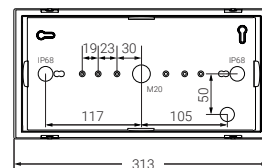

Easy to install

The R&D team at Normagrup has made this range exceptionally easy to install, with **plug-in terminals** and plenty of space inside for cabling. The pictogram can be easily placed.

Up to four M20 inputs

Two are cut out for easy mounting, which are concealed in a semi-recessed installation.

More compatible

Compatible mounting with other installations makes it easy to replace other emergency luminaires.

NORMALUX

Emergency lighting
normalux.com