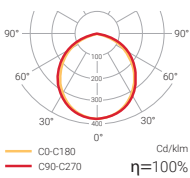

Easy to place

Gennius + pictogram PG-L

STANDARD

Non-maintained MULTILED

	COM.	LUMEN OUTPUT	AUTONOMY	PACKAGING
GE-100L	-	95 lm	1 h	0,3 20
GE-200L	-	200 lm	1 h	0,3 20
GE-300L	-	300 lm	1 h	0,3 20
GE3-100L	-	100 lm	3 h	0,3 20

Maintained / non-maintained MULTILED

	COM.	LUMEN OUTPUT	AUTONOMY	PACKAGING
GEL-100	-	95 lm	1 h	0,3 20
GEL-200	-	195 lm	1 h	0,3 20
GEL-300	-	300 lm	1 h	0,3 20
GEL-400	-	400 lm	1 h	0,3 20
GEL3-100	-	90 lm	3 h	0,3 20

AUTOTEST

Non-maintained MULTILED

	COM.	LUMEN OUTPUT	AUTONOMY	PACKAGING
GEA-100L	-	100 lm	1 h	0,3 20
GEA-200L	-	200 lm	1 h	0,3 20
GEA-300L	-	300 lm	1 h	0,3 20
GEA3-100L	-	100 lm	3 h	0,3 20

Maintained / non-maintained MULTILED

	COM.	LUMEN OUTPUT	AUTONOMY	PACKAGING
GEAL-100	-	100 lm	1 h	0,3 20
GEAL-200	-	200 lm	1 h	0,3 20
LITHIUM GEAL-250LI	-	250 lm	1 h	0,3 20
GEAL-300	-	300 lm	1 h	0,3 20
GEAL-400	-	400 lm	1 h	0,3 20
LITHIUM GEAL-500LI	-	500 lm	1 h	0,3 20
GEAL3-100	-	100 lm	3 h	0,3 20

INTELLIGENT DALI

Compatible with **NormaLINK**

Non-maintained MULTILED

	COM.	LUMEN OUTPUT	AUTONOMY	PACKAGING
GEID-100L	DALI	100 lm	1 h	0,4 20
GEID-200L	DALI	200 lm	1 h	0,4 20
GEID-300L	DALI	300 lm	1 h	0,4 20
GEID3-100L	DALI	100 lm	3 h	0,4 20

Maintained / non-maintained MULTILED

	COM.	LUMEN OUTPUT	AUTONOMY	PACKAGING
GEIDL-100	DALI	100 lm	1 h	0,6 20
GEIDL-200	DALI	200 lm	1 h	0,6 20
LITHIUM GEIDL-250LI	DALI	250 lm	1 h	0,6 20
GEIDL-300	DALI	300 lm	1 h	0,6 20
GEIDL-400	DALI	400 lm	1 h	0,6 20
LITHIUM GEIDL-500LI	DALI	500 lm	1 h	0,6 20
GEIDL3-100	DALI	100 lm	3 h	0,6 20

CENTRAL BATTERY SYSTEM

	POWER SUPPLY	LUMEN OUTPUT	CONSUMPTION	CURRENT	PACKAGING
C24	GE-S24L24	24 Vcc	300 lm	3 W	0,14 A 0,6
C24i	GEI-S24L24	24 Vcc	300 lm	4 W	0,18 A 0,6

ACCESSORIES

Flag light deflector	GE-DB	GE-DB Flag light deflector for devices compatible with the Gennius range
Installation accessory	GE-MSE	Installation accessory for semi-recessed installation
Surface installation	GE-PP	Pre-assembly plate for surface mounting
Fixation	GE-SBT	Wall accessory
Remote control	S-TE	Remote control for up to 300 fittings
Pictograms	Type PG	Type PG Non-adhesive pictograms 300x150 mm:

30 m

Type PG	300 x 150 mm	REF. PG-L	REF. PG-R	REF. PG-SD	REF. PG-SU

Type PGB Type PGB Non-adhesive pictograms 300x150 mm for GE-DB accessory:

Type PGB	300 x 150 mm	REF. PGB-A	REF. PGB-B	REF. PGB-SD	REF. PGB-SU

Headquarters

Parque Tecnológico de Asturias. C/ Ablanal, 1
33428 Llanera (Asturias)
España / Spain
normagrup.com