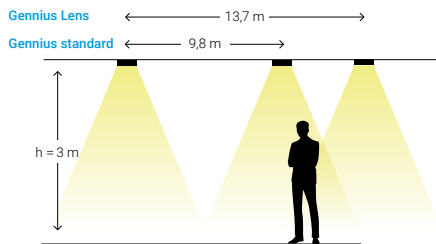

LIGHT EFFICIENCY WHEN INSTALLED IN THE CEILING

Gennius Lens and Gennius standard in corridors

INTERDISTANCE GENNIUS STANDARD

Corridor width	2 m	POSITION				HEIGHT (m)			
		← →	← →	← →	← →	2,5	3,0	3,5	4,0
Target	1 lux	9,0	9,8	10,3	10,8				
Lumen output	260 lm	9,0	9,8	10,3	10,8				