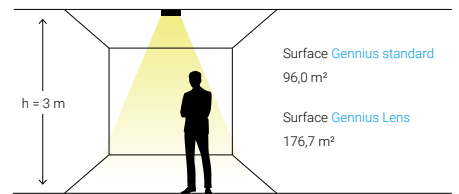

LIGHT EFFICIENCY WHEN INSTALLED IN THE CEILING

Gennius Lens and Gennius standard in corridors

INTERDISTANCE GENNIUS STANDARD

Corridor width	2 m	POSITION				HEIGHT (m)			
		← →	← →	← →	← →	2,5	3,0	3,5	4,0
Target	1 lux	9,0	9,8	10,3	10,8				
Lumen output	260 lm	9,0	9,8	10,3	10,8				

NEW

More efficiency, less consumption

Enhancing lighting efficiency, Gennius Lens covers a larger surface area with fewer luminaires.

INTERDISTANCE GENNIUS LENS

	POSITION				HEIGHT (m)			
	← →	← →	← →	← →	2,5	3,0	3,5	4,0
Target	12,2	12,9	13,0	12,8				

Gennius Lens y Gennius standard in areas

Areas for 260 lm devices

Target 1 lux

HEIGHT (m)	Gennius standard AREA (m²)	Gennius Lens AREA (m²)
2,5	81,0	161,3
3,0	96,0	176,7
3,5	106,1	175,5
4,0	116,6	174,1

ACCESSORIES