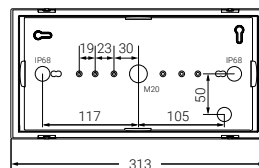

More light

New optics that optimize luminous flux and efficiency.

Easy to install

Normagrup's R&D team has made this range exceptionally easy to install, with plug-in terminals and plenty of interior space for wiring. The pictogram can be easily placed.

More compatible

The assembly of the new Gennius Lens is compatible with multiple installations, making it easier to replace other emergency luminaires.

More accessories

Multiple accessories to adapt to the needs of any installation.

NORMALUX

Emergency lighting
normalux.com