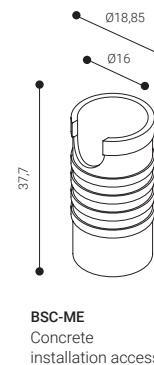

	Central Battery System		Module
	C24-100M	C24-300M	MA24-6
BSC22-24	714 luminaires	2.142 luminaires	42 luminaires

Real size

**NEW**

Ø22

BSC22-24

○ White

BSC22-24-4

● Black

Ø15

BSC15-24

Ⓢ Stainless steel

LED

**IP68** | **IK05**

REF.		LED COLOR	POWER SUPPLY	W	
BSC22-24	○	⊙	24 Vcc	0,12 W	20
BSC22-24-4	●	⊙	24 Vcc	0,12 W	20
BSC15-24	Ⓢ	⊙	24 Vcc	0,14 W	20

**NORMALUX**

Emergency lighting  
[normalux.com](http://normalux.com)