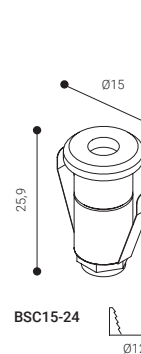

	Central Battery System		Module
	C24-100M	C24-300M	MA24-6
BSC22-24	714 luminaires	2.142 luminaires	42 luminaires

Real size

**NEW**

Ø22

BSC22-24

○ White

BSC22-24-4

● Black

Ø15

BSC15-24

Ⓢ Stainless steel

LED

**IP68** | **IK05**

REF.		LED COLOR	POWER SUPPLY	W	
BSC22-24	○	⊙	24 Vcc	0,12 W	20
BSC22-24-4	●	⊙	24 Vcc	0,12 W	20
BSC15-24	Ⓢ	⊙	24 Vcc	0,14 W	20

**NORMALUX**

Emergency lighting  
[normalux.com](http://normalux.com)