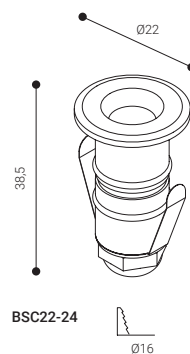

	Central Battery System		Module
	C24-100M	C24-300M	MA24-6
BSC22-24	714 luminaires	2.142 luminaires	42 luminaires

Real size

**NEW**

Ø22

BSC22-24

○ White

BSC22-24-4

● Black

Ø15

BSC15-24

Ⓢ Stainless steel

LED

**IP68** | **IK05**

REF.		LED COLOR	POWER SUPPLY	W	
BSC22-24	○	⊙	24 Vcc	0,12 W	20
BSC22-24-4	●	⊙	24 Vcc	0,12 W	20
BSC15-24	Ⓢ	⊙	24 Vcc	0,14 W	20

**NORMALUX**

Emergency lighting  
[normalux.com](http://normalux.com)